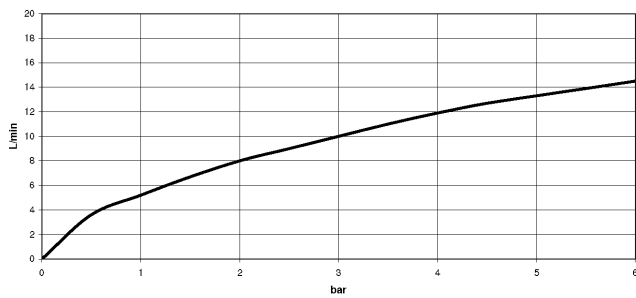

33 870 875

- 240mm projection
- pivotable spout 360°
- Optional swivel limiter available with swivel limiter set 12 823 970 90
- laminar and spray flow
- height of mixer 500 mm
- height up to laminar flow regulator 240 mm
- hole diameter 35 mm
- 1800 mm metal shower hose
- sprayface with anti-scaling system
- max. flow 10.4 l/min at 3 bar flow pressure
- lead-free
- This product can help a building meet the requirements of Green Building Rating Systems, e.g. LEED®, BREEAM®, DGNB

Recommended miscellaneous

	Dispenser without rosette - Chrome	82 424 970-00
---	---	---------------

33 870 875

mm [inches]

Flow rate chart

Certificates

Belgaqua_21-027- LGA_28657. GDV_0400314.
27_3.

33 870 875