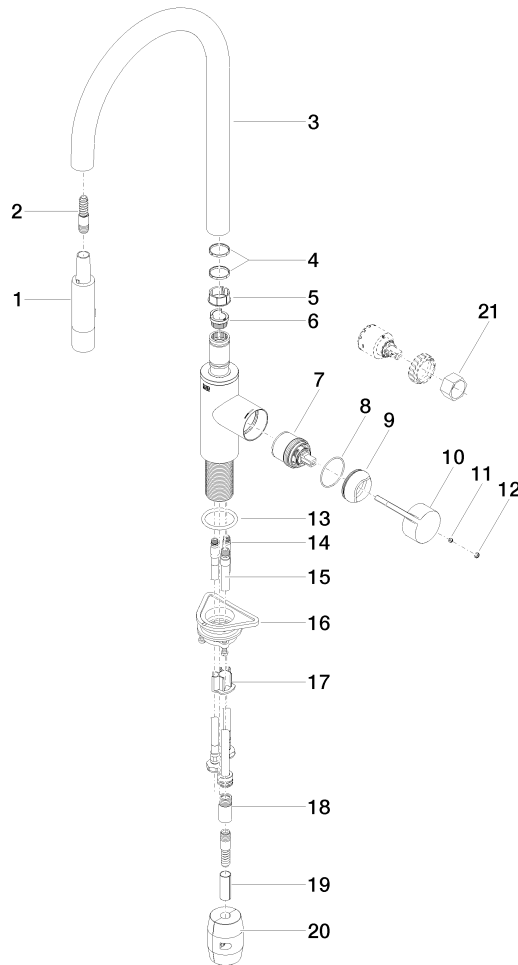

33 870 875

- 240mm projection
- pivotable spout 360°
- Optional swivel limiter available with swivel limiter set 12 823 970 90
- laminar and spray flow
- height of mixer 500 mm
- height up to laminar flow regulator 240 mm
- hole diameter 35 mm
- 1800 mm metal shower hose
- sprayface with anti-scaling system
- max. flow 10.4 l/min at 3 bar flow pressure
- lead-free
- This product can help a building meet the requirements of Green Building Rating Systems, e.g. LEED®, BREEAM®, DGNB

Recommended miscellaneous

	Swivel limitation set -	12 823 970 90
---	--------------------------------	---------------

Recommended miscellaneous

	Strainer waste with control handle - Chrome	10 712 970-00
---	--	---------------

Recommended miscellaneous

	Dispenser without rosette - Chrome	82 424 970-00
---	---	---------------

33 870 875

mm [inches]

Flow rate chart

Certificates

Belgaqua_21-027- LGA_28657. GDV_0400314.
27_3.

33 870 875

Spare parts list

No.	Item Number	Name	Quantity used	Delivery time
1	90 12 11 148 00-00	shower	1	10
2	04 30 02 120 00-00	hose	1	10
3	90 28 22 304 00-00	spout	1	10
4	09 28 10 160 90	ring	2	2
5	09 18 40 186 90	sleeve	1	2
6	09 30 11 203 90	ring	1	2
7	90 15 05 064 05 90	cartridge	1	2
8	09 14 10 190 90	seal	1	2
9	09 28 30 030-00	cover	1	10
10	09 20 87 020-00	handle	1	10
11	90 31 11 063 00 90	pin	1	2
12	90 31 20 087 00-00	plug	1	10
13	09 14 10 036 90	seal	1	2
14	04 30 04 101 00 90	hose	2	2
15	04 28 20 067 00 90	pipe	1	2
16	04 30 11 040 00 90	fixing set	1	2
17	09 20 93 056 90	insert	1	2
18	90 24 03 253 00 90	adaptor	1	2
19	09 30 03 038 90	hose	1	2
20	04 21 50 010 00 90	accessories	1	2
21	90 30 09 031 00 90	key	1	2