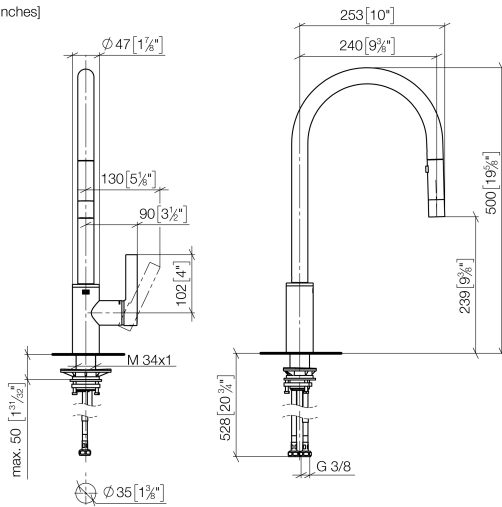

33 870 875

- 240mm projection
- pivotable spout 360°
- Optional swivel limiter available with swivel limiter set 12 823 970 90
- laminar and spray flow
- height of mixer 500 mm
- height up to laminar flow regulator 240 mm
- hole diameter 35 mm
- 1800 mm metal shower hose
- sprayface with anti-scaling system
- max. flow 10.4 l/min at 3 bar flow pressure
- lead-free
- This product can help a building meet the requirements of Green Building Rating Systems, e.g. LEED®, BREEAM®, DGNB

Recommended miscellaneous

	Swivel limitation set -	12 823 970 90
---	--------------------------------	---------------

Recommended miscellaneous

	Strainer waste with control handle - Chrome	10 712 970-00
---	--	---------------

Recommended miscellaneous

	Dispenser without rosette - Chrome	82 424 970-00
---	---	---------------

33 870 875

mm [inches]

Flow rate chart

Certificates

Belgaqua_21-027- LGA_28657. GDV_0400314.
27_3.

33 870 875

Spare parts list

No.	Item Number	Name	Quantity used	Delivery time
1	90 12 11 148 00-00	shower	1	10
2	04 30 02 120 00-00	hose	1	10
3	90 28 22 304 00-00	spout	1	10
4	09 28 10 160 90	ring	2	2
5	09 18 40 186 90	sleeve	1	2
6	09 30 11 203 90	ring	1	2
7	90 15 05 064 05 90	cartridge	1	2
8	09 14 10 190 90	seal	1	2
9	09 28 30 030-00	cover	1	10
10	09 20 87 020-00	handle	1	10
11	90 31 11 063 00 90	pin	1	2
12	90 31 20 087 00-00	plug	1	10
13	09 14 10 036 90	seal	1	2
14	04 30 04 101 00 90	hose	2	2
15	04 28 20 067 00 90	pipe	1	2
16	04 30 11 040 00 90	fixing set	1	2
17	09 20 93 056 90	insert	1	2
18	90 24 03 253 00 90	adaptor	1	2
19	09 30 03 038 90	hose	1	2
20	04 21 50 010 00 90	accessories	1	2
21	90 30 09 031 00 90	key	1	2